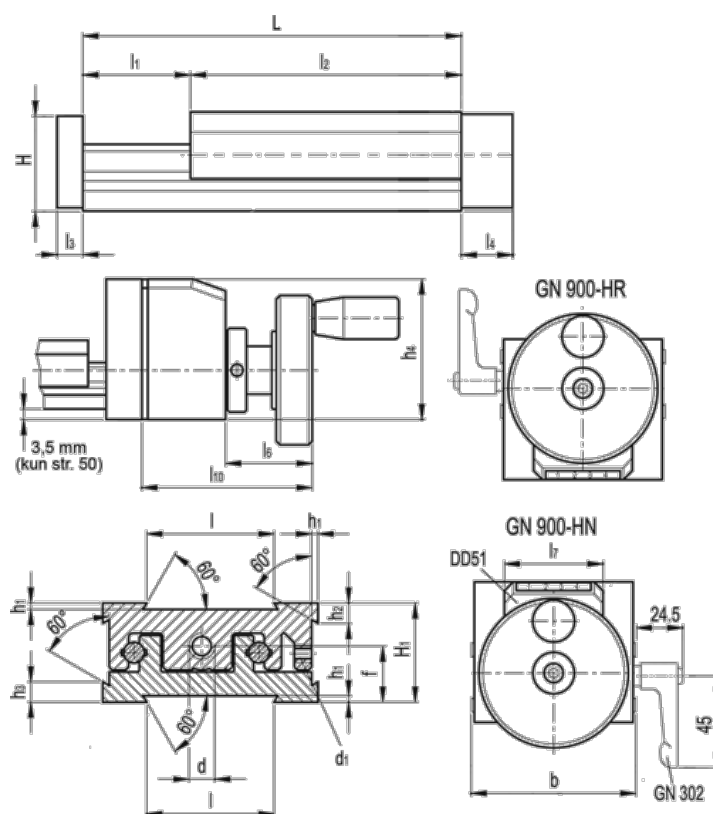

Article number: 20781031

Description: Adjustable slide unit
GN 900-120-210-50-HR-2

Measures

b = 120	h3 = 13.8	l7 = 33
d = M10x1	h4 = 57	l10 = 75
d1 = M5	l = 80	
f = 26.3	L - l1 = 210-50	
H = 45.0	l2 = 160	
h1 = 2.0	l3 = 10	
H1 = 46	l4 = 18	
h2 = 13.8	l6 = 40	